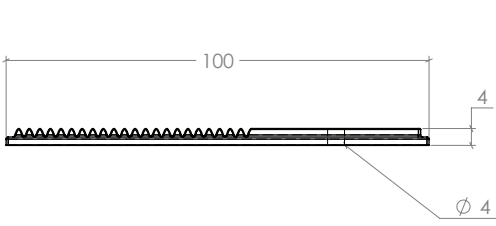

Bar Handle Backplate

Part Number	Hole Centre	Overall Length	Projection
BRKBP032N	-	100	4
BBHBP160	160	150	4
BBHBP320	320	310	4