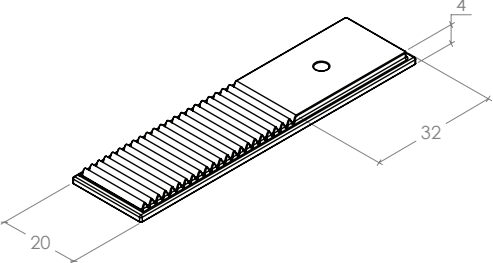

Barrington Backplate

Designed in-house and exclusive to Momo Handles. This signature collection, features a stunning ribbed texture, taking elements of inspiration from Art Deco design. With its bold industrial flair and fine details, this range is a real showstopper.

STYLES	Knob Backplate: BRKBP032N 160mm Backplate: BBHBP160 320mm Backplate: BBHBP320
--------	---

FINISHES	 Dark Brushed Brass Dull Brushed Nickel Matt Black Matt Brass Polished Nickel
----------	---

Knob Backplate

Bar Handle Backplate

Part Number	Hole Centre	Overall Length	Projection
BRKBP032N	-	100	4
BBHBP160	160	150	4
BBHBP320	320	310	4