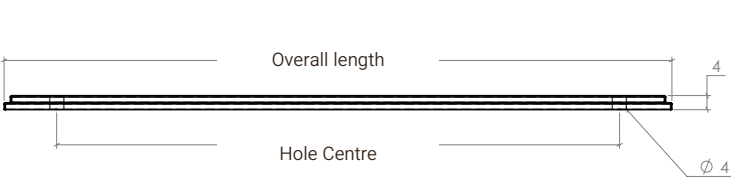

STYLES	Knob Backplate: BRKBP032N 160mm Backplate: BBHBP160 320mm Backplate: BBHBP320
--------	---

FINISHES	 Dark Brushed Brass Dull Brushed Nickel Matt Black Matt Brass Polished Nickel
----------	---

Knob Backplate

Bar Handle Backplate

Part Number	Hole Centre	Overall Length	Projection
BRKBP032N	-	100	4
BBHBP160	160	150	4
BBHBP320	320	310	4