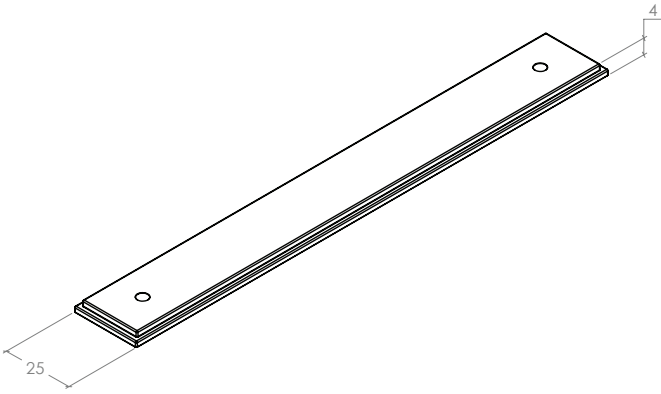

STYLES	Knob Backplate: BRKBP032N 160mm Backplate: BBHBP160 320mm Backplate: BBHBP320
--------	---

FINISHES	 Dark Brushed Brass Dull Brushed Nickel Matt Black Matt Brass Polished Nickel
----------	---

Knob Backplate

Bar Handle Backplate

Part Number	Hole Centre	Overall Length	Projection
BRKBP032N	-	100	4
BBHBP160	160	150	4
BBHBP320	320	310	4