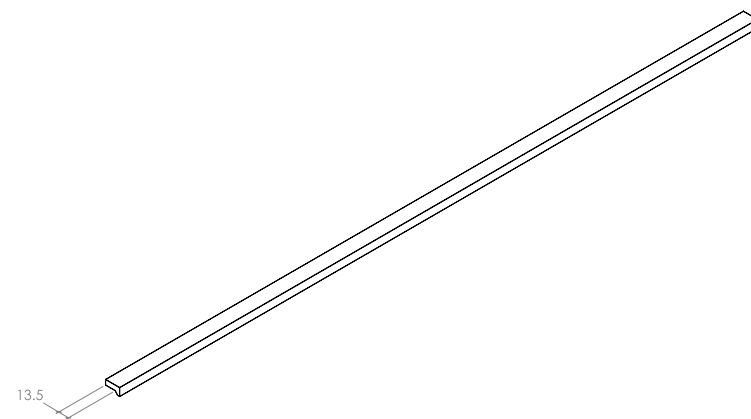

Angle

The Angle is characterised by straight lines, with a subtle wedge-shaped profile, that is suited to a wide variety of contemporary cabinetry.

STYLES	Pull Handle: 64mm A0077.64 160mm A0077.160 192mm A0077.192 480mm A0077.480 640mm A0077.640
--------	--

FINISHES	 Brushed Dark Brass (BDB)	 Dull Brushed Nickel (DBR)	 Matt Black (MBL)
	 Metallic Golden Brown (MTBR)	 Metallic Grey (MTG)	 Matt White (MWH)

Pull Handle

Part Number	Hole Centre A	Hole Centre B	Overall Length	Projection
A0077.64	64	-	100	13
A0077.128	160	128	200	13
A0077.192	192	-	300	13
A0077.480	480	-	600	13
A0077.640	640	320	900	13