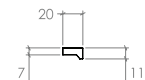

Angle

The Angle is characterised by straight lines, with a subtle wedge-shaped profile, that is suited to a wide variety of contemporary cabinetry.

STYLES	Pull Handle: 64mm A0077.64 160mm A0077.160 192mm A0077.192 480mm A0077.480 640mm A0077.640
--------	--

FINISHES	 Brushed Dark Brass (BDB)	 Dull Brushed Nickel (DBR)	 Matt Black (MBL)
	 Metallic Golden Brown (MTBR)	 Metallic Grey (MTG)	 Matt White (MWH)

Pull Handle

Part Number	Hole Centre A	Hole Centre B	Overall Length	Projection
A0077.64	64	-	100	13
A0077.128	160	128	200	13
A0077.192	192	-	300	13
A0077.480	480	-	600	13
A0077.640	640	320	900	13