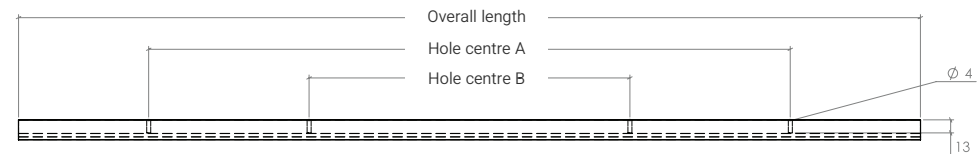

Angle

The Angle is characterised by straight lines, with a subtle wedge-shaped profile, that is suited to a wide variety of contemporary cabinetry.

STYLES	Pull Handle: 64mm A0077.64 160mm A0077.160 192mm A0077.192 480mm A0077.480 640mm A0077.640
--------	--

FINISHES	 Brushed Dark Brass (BDB)	 Dull Brushed Nickel (DBR)	 Matt Black (MBL)
	 Metallic Golden Brown (MTBR)	 Metallic Grey (MTG)	 Matt White (MWH)

Pull Handle

Part Number	Hole Centre A	Hole Centre B	Overall Length	Projection
A0077.64	64	-	100	13
A0077.128	160	128	200	13
A0077.192	192	-	300	13
A0077.480	480	-	600	13
A0077.640	640	320	900	13