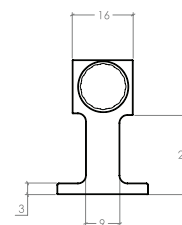

Ambrose

The Ambrose range is structured and bold, characterised by accentuated grooved bar and knob.

STYLES	32mm Round Knob: CRK032 60mm T Knob: AMB060 160mm Bar Handle: AMB160 224mm Bar Handle: AMB224
--------	---

FINISHES	 Antique Bronze Matt (ABM)
----------	---

Round Knob

MO
MO
HANDLES

T Knob

Bar Handle

Part Number	Hole Centre	Overall Length	Projection
CRK032	0	32	30
AMB060	0	60	35
AMB160	160	195	35
AMB224	224	260	35