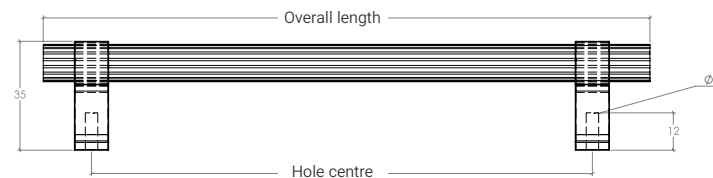

Ambrose

The Ambrose range is structured and bold, characterised by accentuated grooved bar and knob.

STYLES	32mm Round Knob: CRK032 60mm T Knob: AMB060 160mm Bar Handle: AMB160 224mm Bar Handle: AMB224
--------	---

FINISHES	 Antique Bronze Matt (ABM)
----------	---

Round Knob

MO
MO
HANDLES

T Knob

Bar Handle

Part Number	Hole Centre	Overall Length	Projection
CRK032	0	32	30
AMB060	0	60	35
AMB160	160	195	35
AMB224	224	260	35