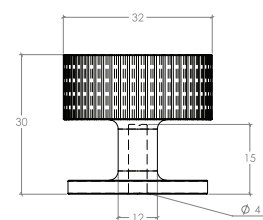

Ambrose

The Ambrose range is structured and bold, characterised by accentuated grooved bar and knob.

STYLES	32mm Round Knob: CRK032 60mm T Knob: AMB060 160mm Bar Handle: AMB160 224mm Bar Handle: AMB224
--------	---

FINISHES	 Antique Bronze Matt (ABM)
----------	---

Round Knob

MO
MO
HANDLES

T Knob

Bar Handle

Part Number	Hole Centre	Overall Length	Projection
CRK032	0	32	30
AMB060	0	60	35
AMB160	160	195	35
AMB224	224	260	35