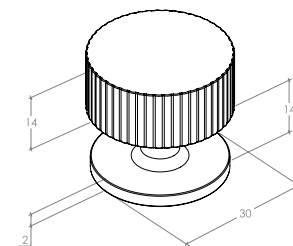

Ambrose

The Ambrose range is structured and bold, characterised by accentuated grooved bar and knob.

STYLES	32mm Round Knob: CRK032 60mm T Knob: AMB060 160mm Bar Handle: AMB160 224mm Bar Handle: AMB224
--------	---

FINISHES	 Antique Bronze Matt (ABM)
----------	---

Round Knob

MO
MO
HANDLES

T Knob

Bar Handle

Part Number	Hole Centre	Overall Length	Projection
CRK032	0	32	30
AMB060	0	60	35
AMB160	160	195	35
AMB224	224	260	35