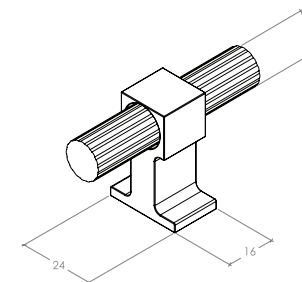

Ambrose

The Ambrose range is structured and bold, characterised by accentuated grooved bar and knob.

STYLES	32mm Round Knob: CRK032 60mm T Knob: AMB060 160mm Bar Handle: AMB160 224mm Bar Handle: AMB224
--------	---

FINISHES	 Antique Bronze Matt (ABM)
----------	---

Round Knob

MO
MO
HANDLES

T Knob

Bar Handle

Part Number	Hole Centre	Overall Length	Projection
CRK032	0	32	30
AMB060	0	60	35
AMB160	160	195	35
AMB224	224	260	35