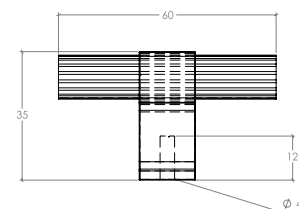

Ambrose

The Ambrose range is structured and bold, characterised by accentuated grooved bar and knob.

STYLES	32mm Round Knob: CRK032 60mm T Knob: AMB060 160mm Bar Handle: AMB160 224mm Bar Handle: AMB224
--------	---

FINISHES	 Antique Bronze Matt (ABM)
----------	---

Round Knob

MO
MO
HANDLES

T Knob

Bar Handle

Part Number	Hole Centre	Overall Length	Projection
CRK032	0	32	30
AMB060	0	60	35
AMB160	160	195	35
AMB224	224	260	35