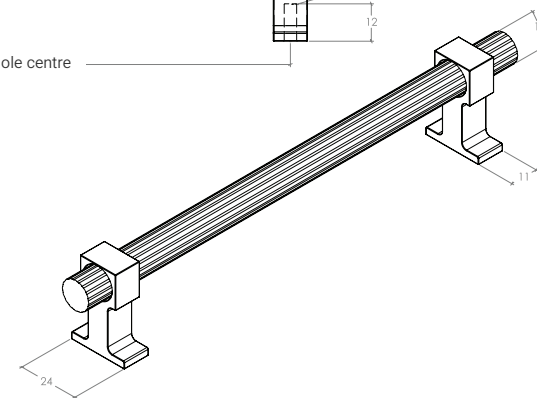

Ambrose

The Ambrose range is structured and bold, characterised by accentuated grooved bar and knob.

STYLES	32mm Round Knob: CRK032 60mm T Knob: AMB060 160mm Bar Handle: AMB160 224mm Bar Handle: AMB224
--------	---

FINISHES	 Antique Bronze Matt (ABM)
----------	---

Round Knob

MO
MO
HANDLES

T Knob

Bar Handle

Part Number	Hole Centre	Overall Length	Projection
CRK032	0	32	30
AMB060	0	60	35
AMB160	160	195	35
AMB224	224	260	35