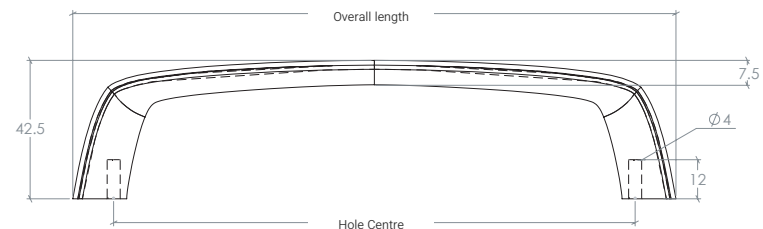

Acuto

The Acuto is specifically designed to meet DDA and Aged care requirements (AS1428). This collection is available in two sizes and with five on-trend finishes allows the latest in design to be incorporated regardless of the requirements.

STYLES	160mm D Handle: ABH160 320mm D Handle: ABH320
--------	---

FINISHES	 Antique Brass (AB) Brushed Satin Brass (BSB) Dull Brushed Nickel (DBR) Matt Black (MBL) Matt White (MWH)
----------	---

Part Number	Hole Centre	Overall Length	Projection
ABH160	160	185	35
ABH320	320	345	35