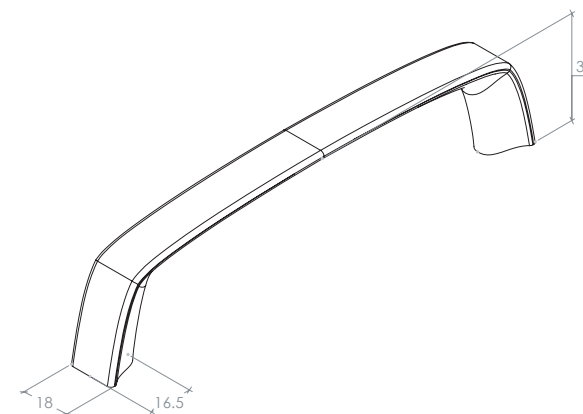

Acuto

The Acuto is specifically designed to meet DDA and Aged care requirements (AS1428). This collection is available in two sizes and with five on-trend finishes allows the latest in design to be incorporated regardless of the requirements.

STYLES	160mm D Handle: ABH160 320mm D Handle: ABH320
--------	---

FINISHES	 Antique Brass (AB) Brushed Satin Brass (BSB) Dull Brushed Nickel (DBR) Matt Black (MBL) Matt White (MWH)
----------	---

Part Number	Hole Centre	Overall Length	Projection
ABH160	160	185	35
ABH320	320	345	35